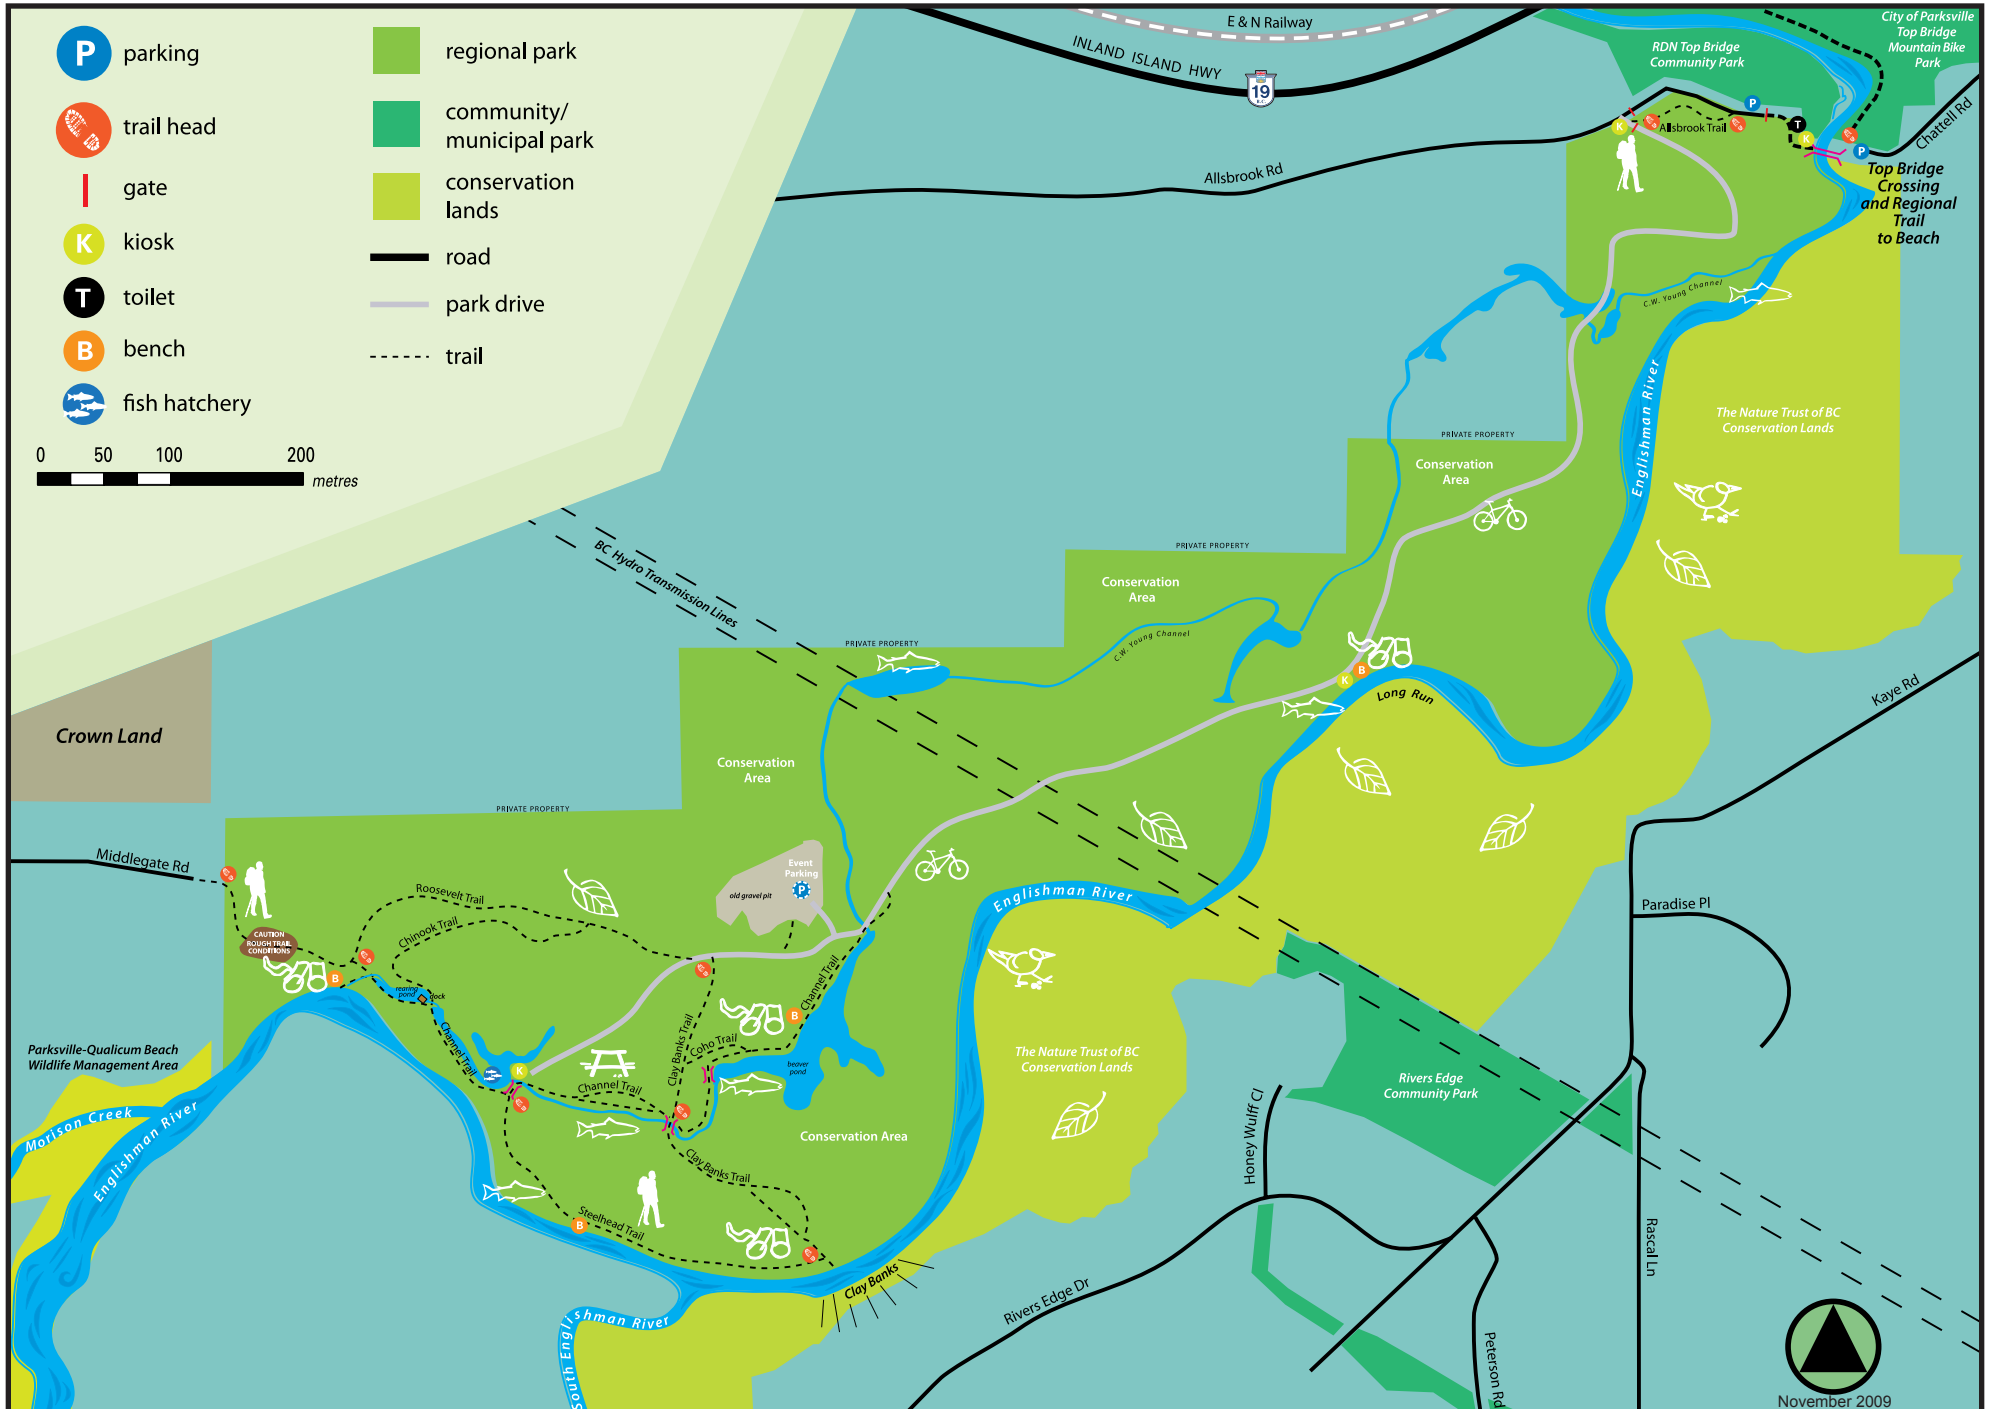

englishman river regional park

P parking

trail head

gate

K kiosk

T toilet

B bench

fish hatchery

regional park

community/
municipal park

conservation
lands

road

park drive

trail

November 2009